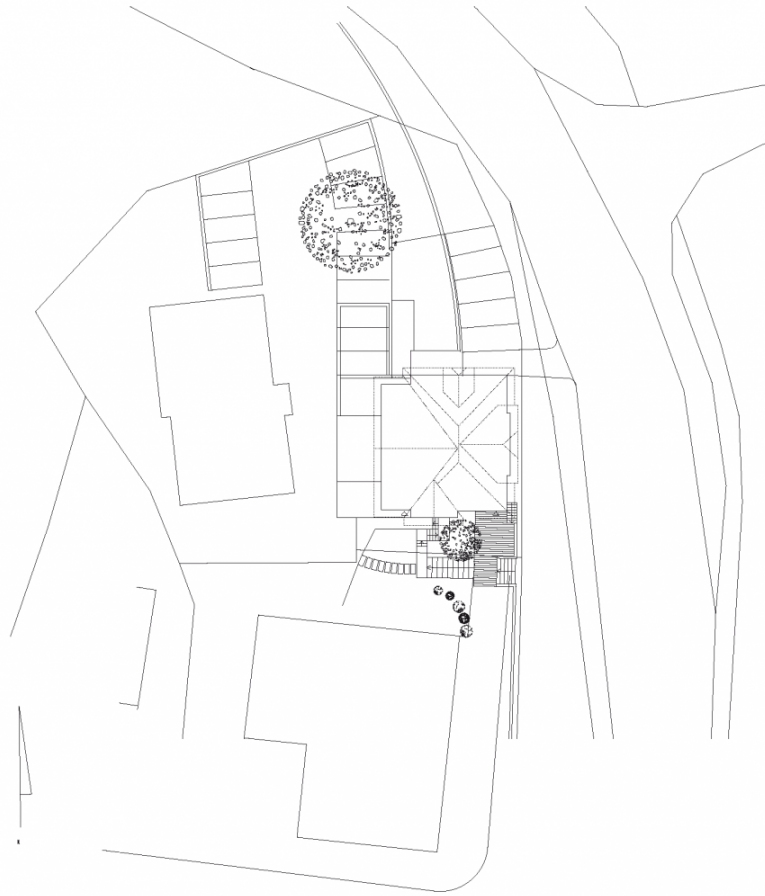

Project Information

Client

Feldkircher Josef

Location

6883 Egg

Finalisation

1995

Project Stakeholders