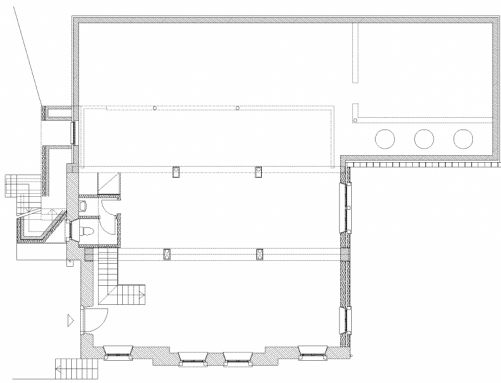

Project Information

Client

Feldkircher Josef

Location

6883 Egg

Finalisation

1995

Project Stakeholders